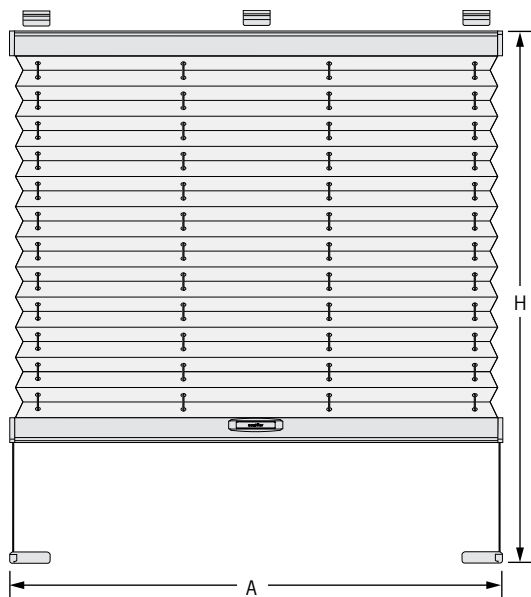

Basic Product Specification

Pleated blind "Type VS 1"

 Fitting Situation:
Vertical

Limit dimensions of pleated blinds

Width (A)		Height (H)	
min	max	min	max
120 mm	1500 mm	200 mm	1500 mm
to width 1200 mm max. 2200 mm			

Limit dimensions of honeycomb pleated blinds

Width (A)		Height (H)	
min	max	min	max
120 mm	1500 mm	200 mm	1500 mm
to width 1200 mm max. 2200 mm			

Package Height

Blind Height	Package Height
	
500 mm	ca. 50 mm
1000 mm	ca. 60 mm
1500 mm	ca. 70 mm
2000 mm	ca. 80 mm
2200 mm	ca. 90 mm

Profiles Color

	white		black-brown
	silver		anthracite

Pleated blind "Type VS 2"

 Fitting Situation:
Vertical

Limit dimensions of pleated blinds

Width (A)		Height (H)	
min	max	min	max
200 mm	1500 mm	200 mm	1500 mm
to width 1200 mm max. 2200 mm			

Limit dimensions of honeycomb pleated blinds

Width (A)		Height (H)	
min	max	min	max
200 mm	1500 mm	200 mm	1500 mm
to width 1200 mm max. 2200 mm			

Package Height

Blind Height	Package Height
	
500 mm	ca. 50 mm
1000 mm	ca. 60 mm
1500 mm	ca. 70 mm
2000 mm	ca. 80 mm
2200 mm	ca. 90 mm