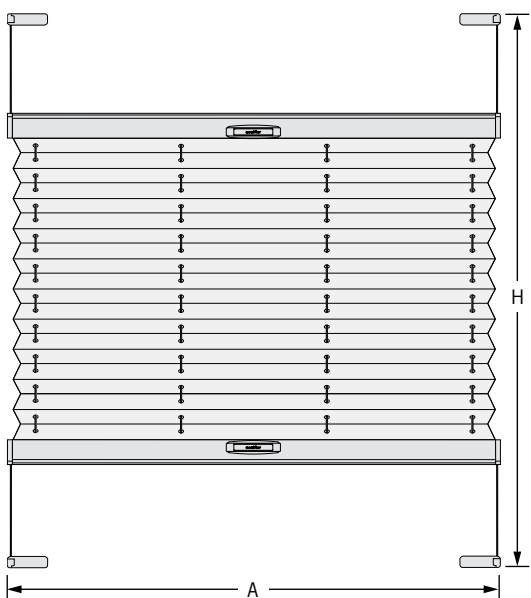

Basic Product Specification

Pleated blind "Type VS 1"

 Fitting Situation:
Vertical

Limit dimensions of pleated blinds

Width (A)		Height (H)	
min	max	min	max
120 mm	1500 mm	200 mm	1500 mm
to width 1200 mm max. 2200 mm			

Limit dimensions of honeycomb pleated blinds

Width (A)		Height (H)	
min	max	min	max
120 mm	1500 mm	200 mm	1500 mm
to width 1200 mm max. 2200 mm			

Package Height

Blind Height	Package Height
	
500 mm	ca. 50 mm
1000 mm	ca. 60 mm
1500 mm	ca. 70 mm
2000 mm	ca. 80 mm
2200 mm	ca. 90 mm

Profiles Color

	white		black-brown
	silver		anthracite

Pleated blind "Type VS 2"

 Fitting Situation:
Vertical

Limit dimensions of pleated blinds

Width (A)		Height (H)	
min	max	min	max
200 mm	1500 mm	200 mm	1500 mm
to width 1200 mm max. 2200 mm			

Limit dimensions of honeycomb pleated blinds

Width (A)		Height (H)	
min	max	min	max
200 mm	1500 mm	200 mm	1500 mm
to width 1200 mm max. 2200 mm			

Package Height

Blind Height	Package Height
	
500 mm	ca. 50 mm
1000 mm	ca. 60 mm
1500 mm	ca. 70 mm
2000 mm	ca. 80 mm
2200 mm	ca. 90 mm